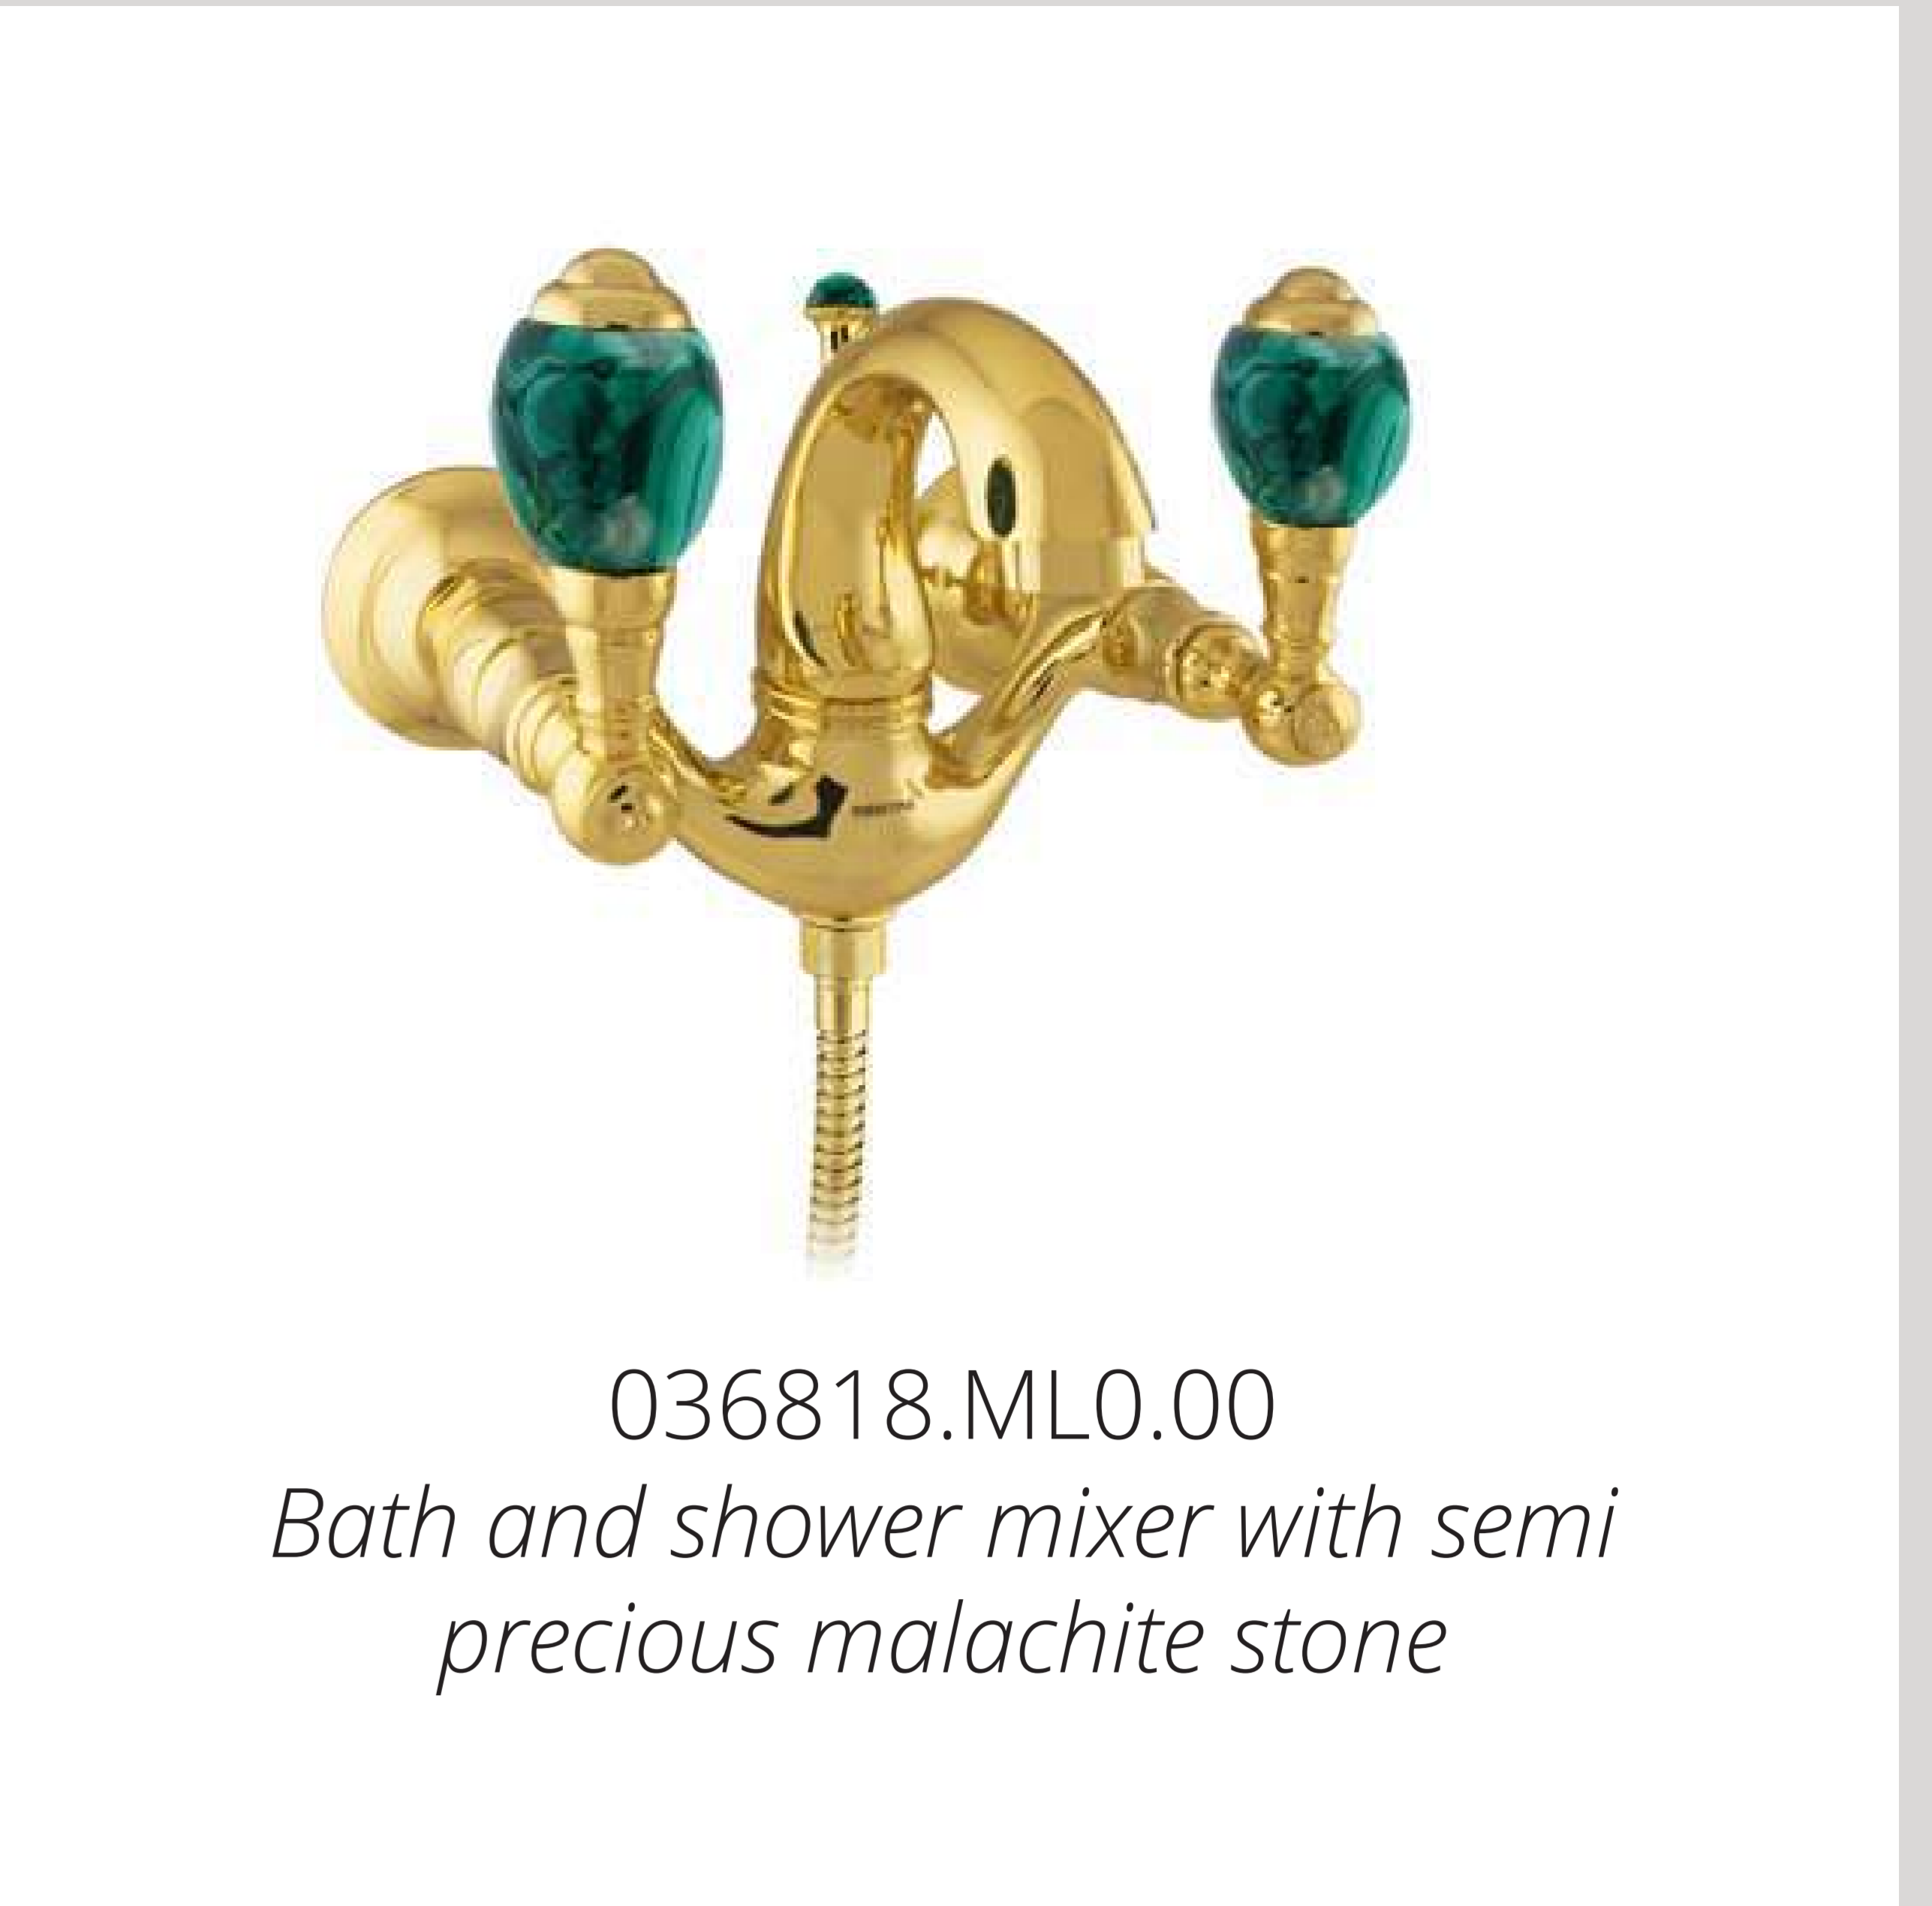

An authentic jewel of the nobility modeled to highlight its precious green colour.

Malachite is a handcrafted stone to show up its attractive lighter and darker green tonalities.

「*There are no two identical...*」

PRE
CIUS

AN EXTRAVAGANT COLLECTION
WITH DIAMOND SHINE

036801.ML0.00

Its diamond shine combined with Gold 24 karat makes the faucets of this collection, an unique and exclusive jewel for the bathroom.

Atlantica Precious
Semi precious Malachite
stone

036816.ML0.00
Five holes bath set with semi precious malachite stone

037822.ML0.00
Three holes bidet set with semi precious malachite stone

036818.ML0.00
Bath and shower mixer with semi precious malachite stone

Atlantica Precious
accessories with
Semi precious Malachite
stone

036872.ML0.01
Towel bar 600mm with semi precious malachite stone

036873.ML0.01
Towel ring with semi precious malachite stone

036875.ML0.01
Robe hook with semi precious malachite stone